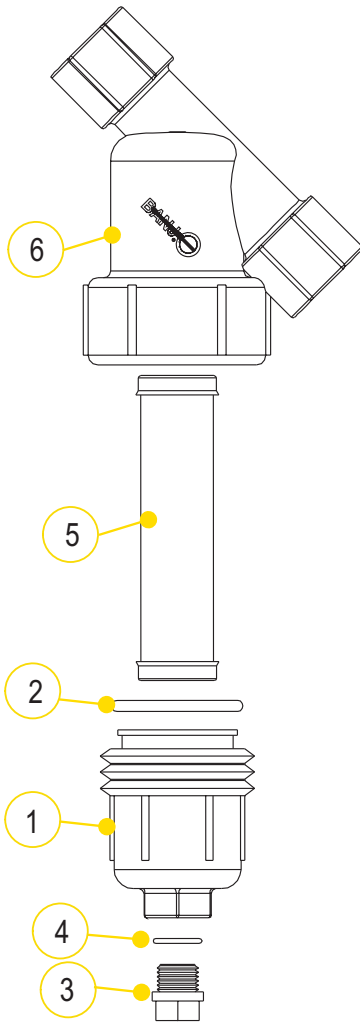

LINE STRAINERS

1½"-2" Y STRAINERS

REPLACEMENT PARTS

ITEM	PART NO	DESCRIPTION	QTY
1	LS150-C	1½" - 2" END CAP (CONTAINS #1, #3, #4)	1
2	LS150-G	1½"-2" O-RING	1
2	LS150-GV	1½"-2" FKM GASKET	1
3	LSQ200-PL	1" DRAIN PLUG (FITS 1½" - 2")	1
4	LSQ200-RV	1½"-2" FKM O-RING FOR DRAIN PLUG	1
5	LS206	1½"-2" 6 MESH SCREEN	1
5	LS212	1½"-2" 12 MESH SCREEN	1
5	LS220	1½"-2" 20 MESH SCREEN	1
5	LS230	1½"-2" 30 MESH SCREEN	1
5	LS250	1½"-2" 50 MESH SCREEN	1
5	LS280	1½"-2" 80 MESH SCREEN	1
5	LS2100	1½"-2" 100 MESH SCREEN	1
5	LS2120	1½"-2" 120 MESH SCREEN	1
5	LS250P	1½"-2" 50 MESH ALL POLY SCREEN	1
6	N/A	1½" Y BODY	1
6	N/A	2" Y BODY	1
N/S	LS150B/C	1½" Y BODY, CAP & GASKET	1
N/S	LS200B/C	2" Y BODY, CAP & GASKET	1

SCREENS

MESH SIZE	RIB COLOR
6 MESH	WHITE
12 MESH	BLACK
20 MESH	BEIGE
30 MESH	FLAME RED
40 MESH	BROWN
50 MESH	GENTIAN BLUE
80 MESH	ZINC YELLOW
100 MESH	TRAFFIC GREEN
120 MESH	BLACK

STANDARD MESHERS & DATA

	6 MESH	8 MESH	12 MESH	20 MESH	30 MESH	50 MESH	80 MESH	100 MESH	120 MESH
MICRONS	3360	2380	1680	841	595	297	177	149	116
WIRE DIAMETER	.035	.028	.023	.016	.012	.009	.0055	.0045	.0037
OPENING	.132	.097	.060	.034	.021	.011	.007	.005	.0046
% OPEN AREA	62.7	60.2	51.8	46.2	40.8	30.3	31.4	30.3	30.5