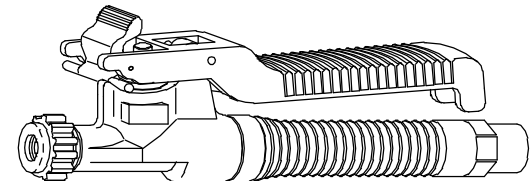

MODEL No. 22650-PP-406
MODEL No. 22650-PP-300

MODEL No. 22650-PP-1/4
MODEL No. B22650-PP-1/4

ITEM	PART NO.	DESCRIPTION
1	CP22656-NY	Trigger Lock, Nylon
2	CP22671-IZP	Groove Pin, Steel, Zinc Plated
3	CP22672-IZP	Groove Pin, Steel, Zinc Plated
4	CP22655-PP	Trigger, Polypropylene (Black)
5	CP22658-PP	Spring Retainer, Polypropylene (Black)
* 6	CP22660-PHSS	Spring, Type 17-7PH Stainless Steel
7	CP22657-NY	Stem, Nylon (Gray)
8	CP22676-NEO	Gasket, Neoprene
9	CP22659-PP	Washer, Polypropylene (Black)
* 10	CP22661-VI	Diaphragm, Viton
11	CP22668-PP	Cap, Polypropylene (Black)
12	CP22651-PP	Body, Polypropylene (Black)
* 13	CP7717-2-016-VI	O'Ring, Viton
14	CP39334-VI	Gasket, Viton
15	CP22652-3/8-PP	Handle (With 3/8" Hose Shank Conn.), Polypropylene (Black) For #22650-PP-406
15A	CP22653-1/4-PP	Handle (With 1/4" Hose Shank Conn.), Polypropylene (Black) For #22650-PP-300
15B	CP22654-PP	Handle (With 1/4" NPT (F) Conn.), Polypropylene (Black) For #22650-PP-1/4
15C	CPB22654-PP	Handle (With 1/4" BSPT (F) Conn.), Polypropylene (Black) For #B22650-PP-1/4
		No. 22650-PP-406 TriggerJet® Spray Gun, Polypropylene
		No. 22650-PP-300 TriggerJet® Spray Gun, Polypropylene
		No. 22650-PP-1/4 TriggerJet® Spray Gun, Polypropylene
		No. B22650-PP-1/4 TriggerJet® Spray Gun, Polypropylene