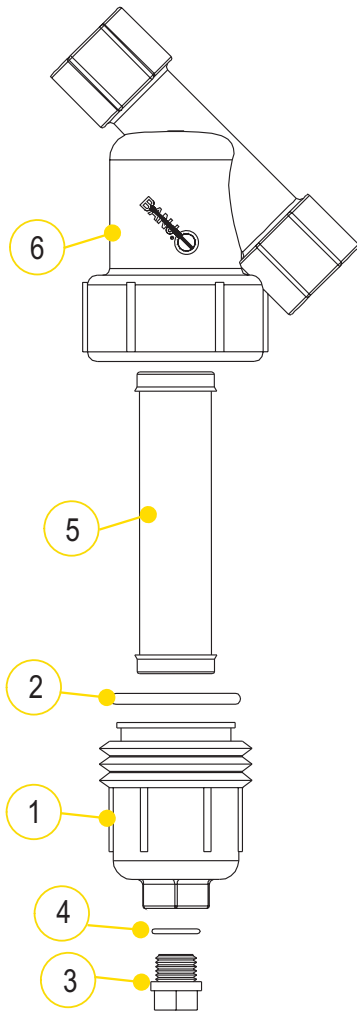

# LINE STRAINERS

REPLACEMENT PARTS			
ITEM	PART NO	DESCRIPTION	QTY
1	N/A	1/2"-3/4" END CAP (CONTAINS #1, #3, #4)	1
2	LS075-G	1/2"-3/4" O-RING	1
3	12723	1/4" DRAIN PLUG (FITS 1/2"-3/4")	1
4	12724	1/2"-3/4" EPDM O-RING FOR DRAIN PLUG	1
5	LS720	1/2"-3/4" 20 MESH SCREEN	1
5	LS740	1/2"-3/4" 40 MESH SCREEN	1
5	LS780	1/2"-3/4" 80 MESH SCREEN	1
6	N/A	3/4" Y BODY	1
N/S	LS050B/C1	1/2" Y BODY, CAP & GASKET	1
N/S	LS075B/C1	3/4" Y BODY, CAP & GASKET	1

REPLACEMENT PARTS			
ITEM	PART NO	DESCRIPTION	QTY
1	LS100-C1	1"-1 1/4" END CAP (CONTAINS #1, #3, #4)	1
2	LS100-G	1"-1 1/4" O-RING	1
2	LS100-GV	1"-1 1/4" FKM GASKET	1
3	12777	1/2" PLUG (FITS 1"-1 1/4")	1
4	UV15163	EPDM O-RING FOR DRAIN PLUG	1
4	UV15163V	FKM O-RING FOR DRAIN PLUG	1
5	LS120	1"-1 1/4" 20 MESH SCREEN	1
5	LS140	1"-1 1/4" 40 MESH SCREEN	1
5	LS180	1"-1 1/4" 80 MESH SCREEN	1
6	N/A	1" Y BODY	1
6	N/A	1 1/4" Y BODY	1
N/S	LS100B/C1	1" Y BODY, CAP & GASKET	1
N/S	LS125B/C1	1 1/4" Y BODY, CAP & GASKET	1

STANDARD MESHES & DATA											
	6 MESH	8 MESH	10 MESH	12 MESH	16 MESH	20 MESH	30 MESH	50 MESH	80 MESH	100 MESH	120 MESH
MICRONS	3360	2380	2000	1680	1190	841	595	297	177	149	116
WIRE DIAMETER	.035	.028	.025	.023	.018	.016	.012	.009	.0055	.0045	.0037
OPENING	.132	.097	.075	.060	.044	.034	.021	.011	.007	.005	.0046
% OPEN AREA	62.7	60.2	56.3	51.8	50.7	46.2	40.8	30.3	31.4	30.3	30.5

## 1/2"-1 1/4" Y STRAINERS

SCREENS	
MESH SIZE	RIB COLOR
6 MESH	WHITE
12 MESH	BLACK
20 MESH	BEIGE
30 MESH	FLAME RED
40 MESH	BROWN
50 MESH	GENTIAN BLUE
60 MESH	GENTIAN BLUE
80 MESH	ZINC YELLOW
100 MESH	TRAFFIC GREEN
120 MESH	BLACK