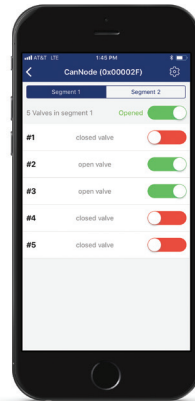

## SELECT THE RIGHT NOZZLE SIZED FOR YOUR APPLICATION

- ◆ Choose 'Select by Application' for a full list of nozzles that fit your application requirements
- ◆ Choose 'Select by Chemical' (US only) for a recommended nozzle family based on the chemical you are using
- ◆ Search for a specific nozzle or chemical directly from the home screen
- ◆ Integrated Where to Buy tool makes purchasing easy
- ◆ Available in US and Metric Units and multiple languages

### PRESSURE TRANSDUCER

Reference Number	Part Number	Description
2520-0239	2530-0207	1/4" NPT thread, 0 - 100 psi, 1% accuracy, bluetooth connectivity to SprayIT App enables real time droplet size monitoring.
2520-0240	4201N-B104	Single outlet nozzle body
2520-0241	CAP10-20	1/4" npt threaded spray cap