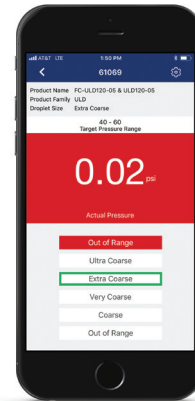

## SELECT THE RIGHT NOZZLE SIZED FOR YOUR APPLICATION

- ◆ Choose 'Select by Application' for a full list of nozzles that fit your application requirements
- ◆ Choose 'Select by Chemical' (US only) for a recommended nozzle family based on the chemical you are using
- ◆ Search for a specific nozzle or chemical directly from the home screen
- ◆ Integrated Where to Buy tool makes purchasing easy
- ◆ Available in US and Metric Units and multiple languages

### PRESSURE TRANSDUCER

Reference Number	Part Number	Description
2520-0239	2530-0207	1/4" NPT thread, 0 - 100 psi, 1% accuracy, bluetooth connectivity to SprayIT App enables real time droplet size monitoring.
2520-0240	4201N-B104	Single outlet nozzle body
2520-0241	CAP10-20	1/4" npt threaded spray cap